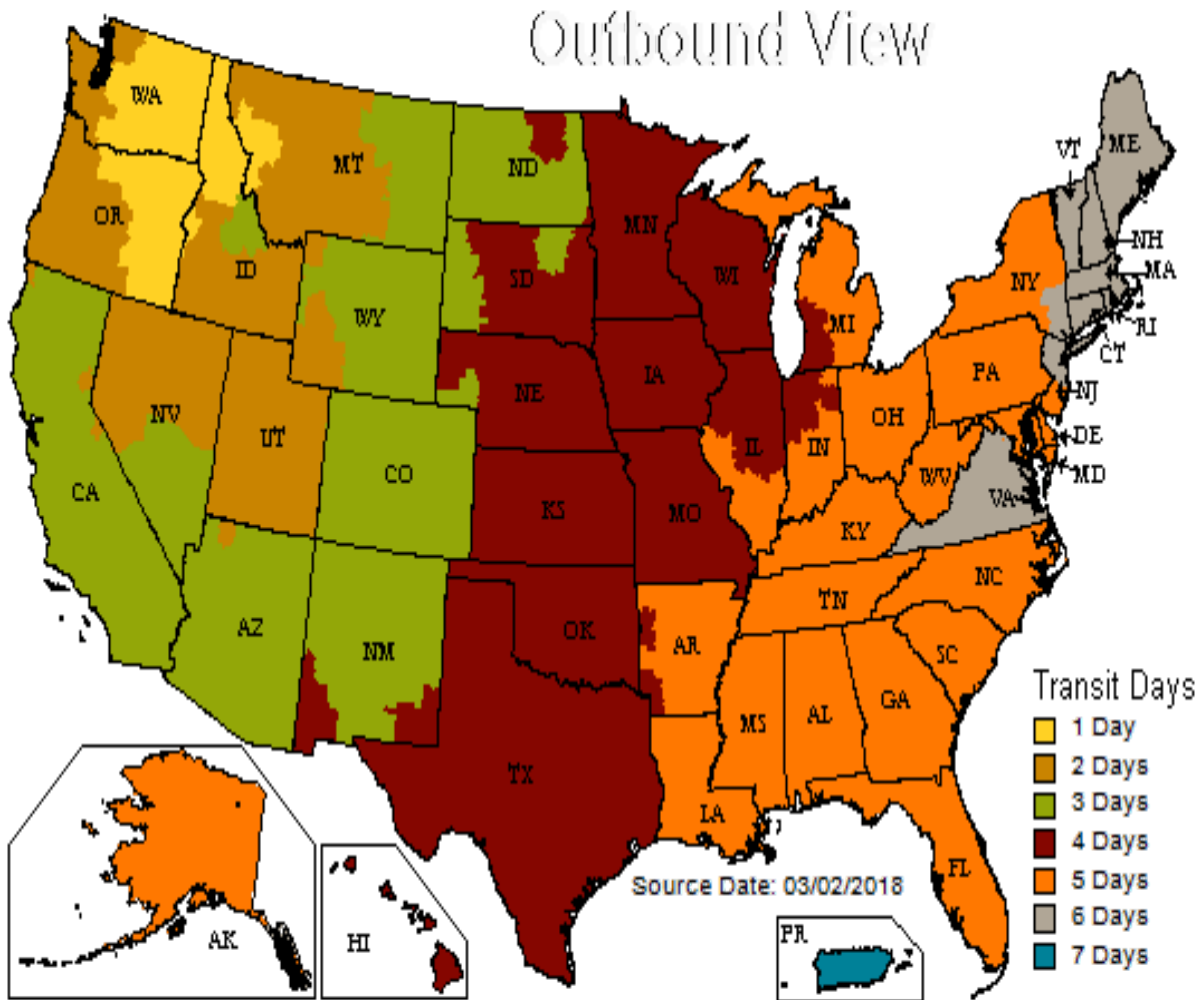

Ship Date and Zip Code Results

from: BENTON CITY, WA 99320

Subject to the Tariff/Terms and Conditions of Service, UPS guarantees on-schedule delivery of packages, shipped via UPS's services, that are listed as guaranteed, or will refund your transportation charges. Guaranteed Service is not available in all areas and does not apply to shipments containing a package with an Additional Handling or Large Package surcharge. Scheduled business days and delivery schedules are revised occasionally due to changes in distribution and volume, especially during holiday periods. Service to some remote areas also may require additional delivery days. For current delivery schedules, service availability and information, and a description of the UPS service Guarantee, see the UPS Rate and Service Guide. The most up-to-date transit time details will be available at [ups.com/ctc](https://www.ups.com/ctc) at the time of shipping. Certain commodities and high value shipments may require additional transit time for customs clearance.