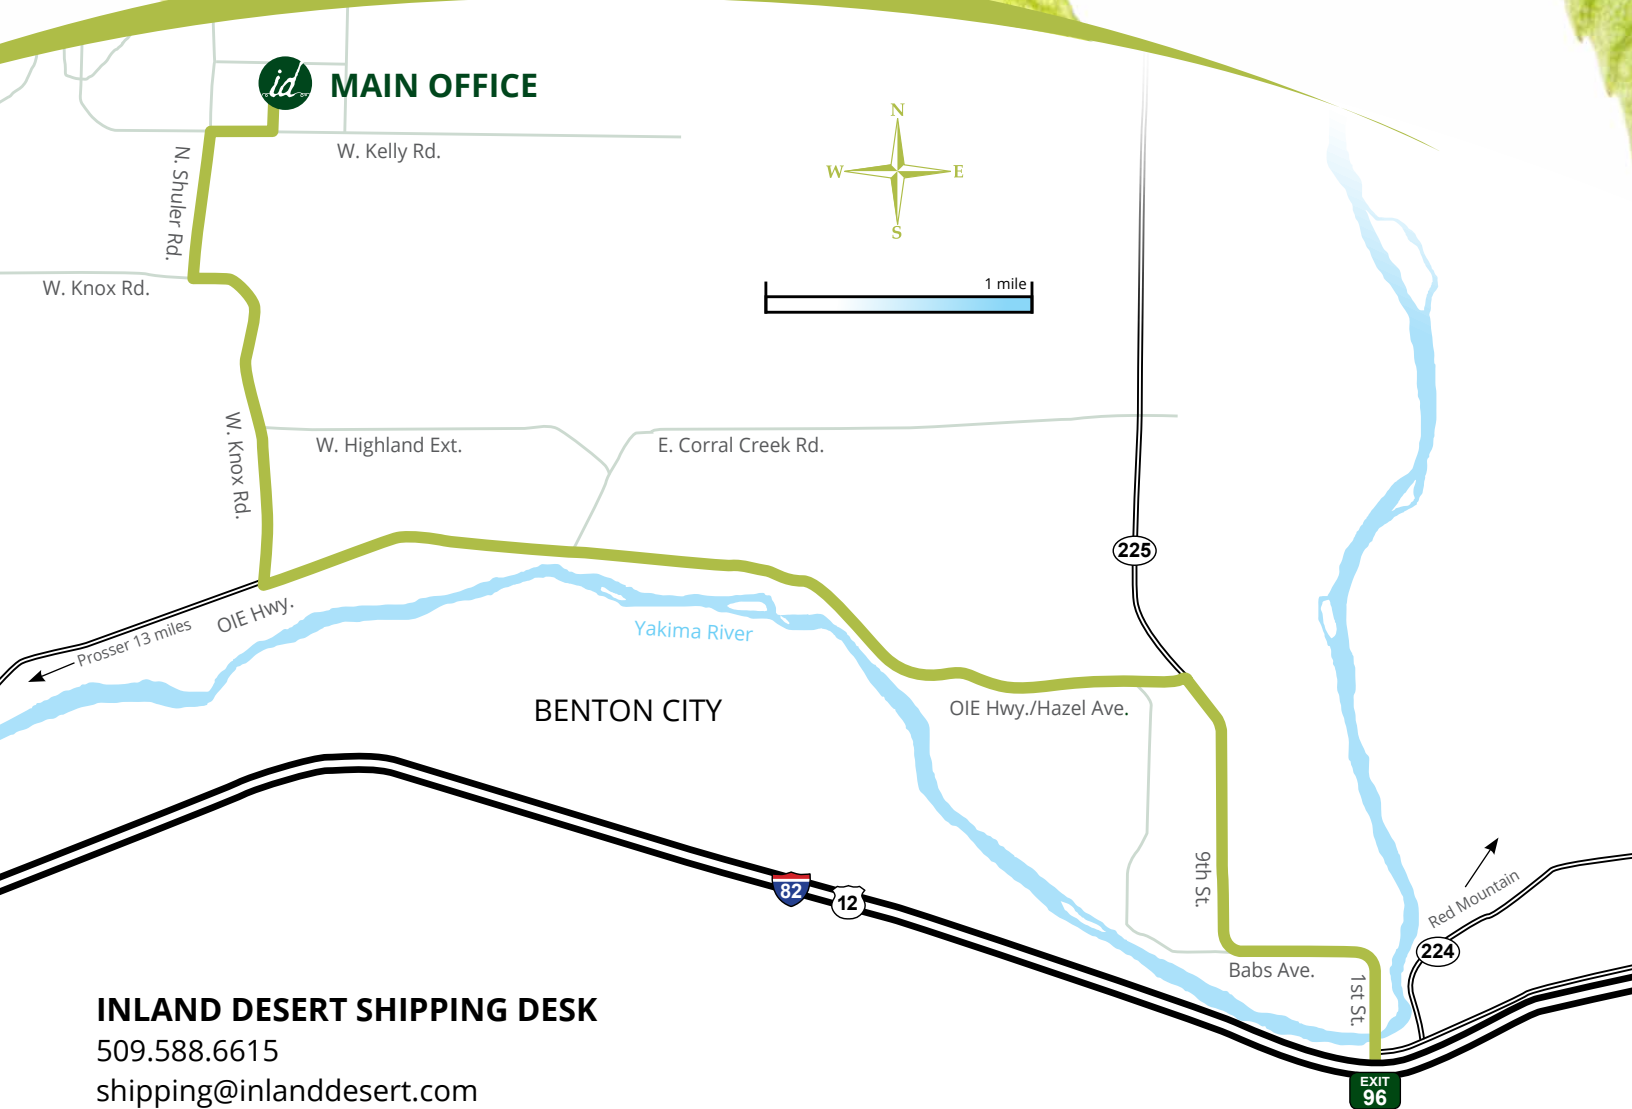

INLAND DESERT  
NURSERY

### DRIVING DIRECTIONS FROM I-82

- Take Exit 96 - Benton City. Continue North over the bridge 2.3 miles through downtown Benton City.
- Turn LEFT onto Hazel Avenue / Old Inland Empire Highway (OIE).
- Go 3.7 miles to Knox Road. Turn RIGHT and go 1.3 miles.
- Take the 2nd RIGHT on Shuler Road and go 0.6 miles.
- Take the 1st RIGHT on Kelly Road and go 0.2 miles.
- You will see the 4'x8' Inland Desert sign on the LEFT. Follow the gravel drive and signs to our main office. An Inland Desert representative will be available to help you at the main office.