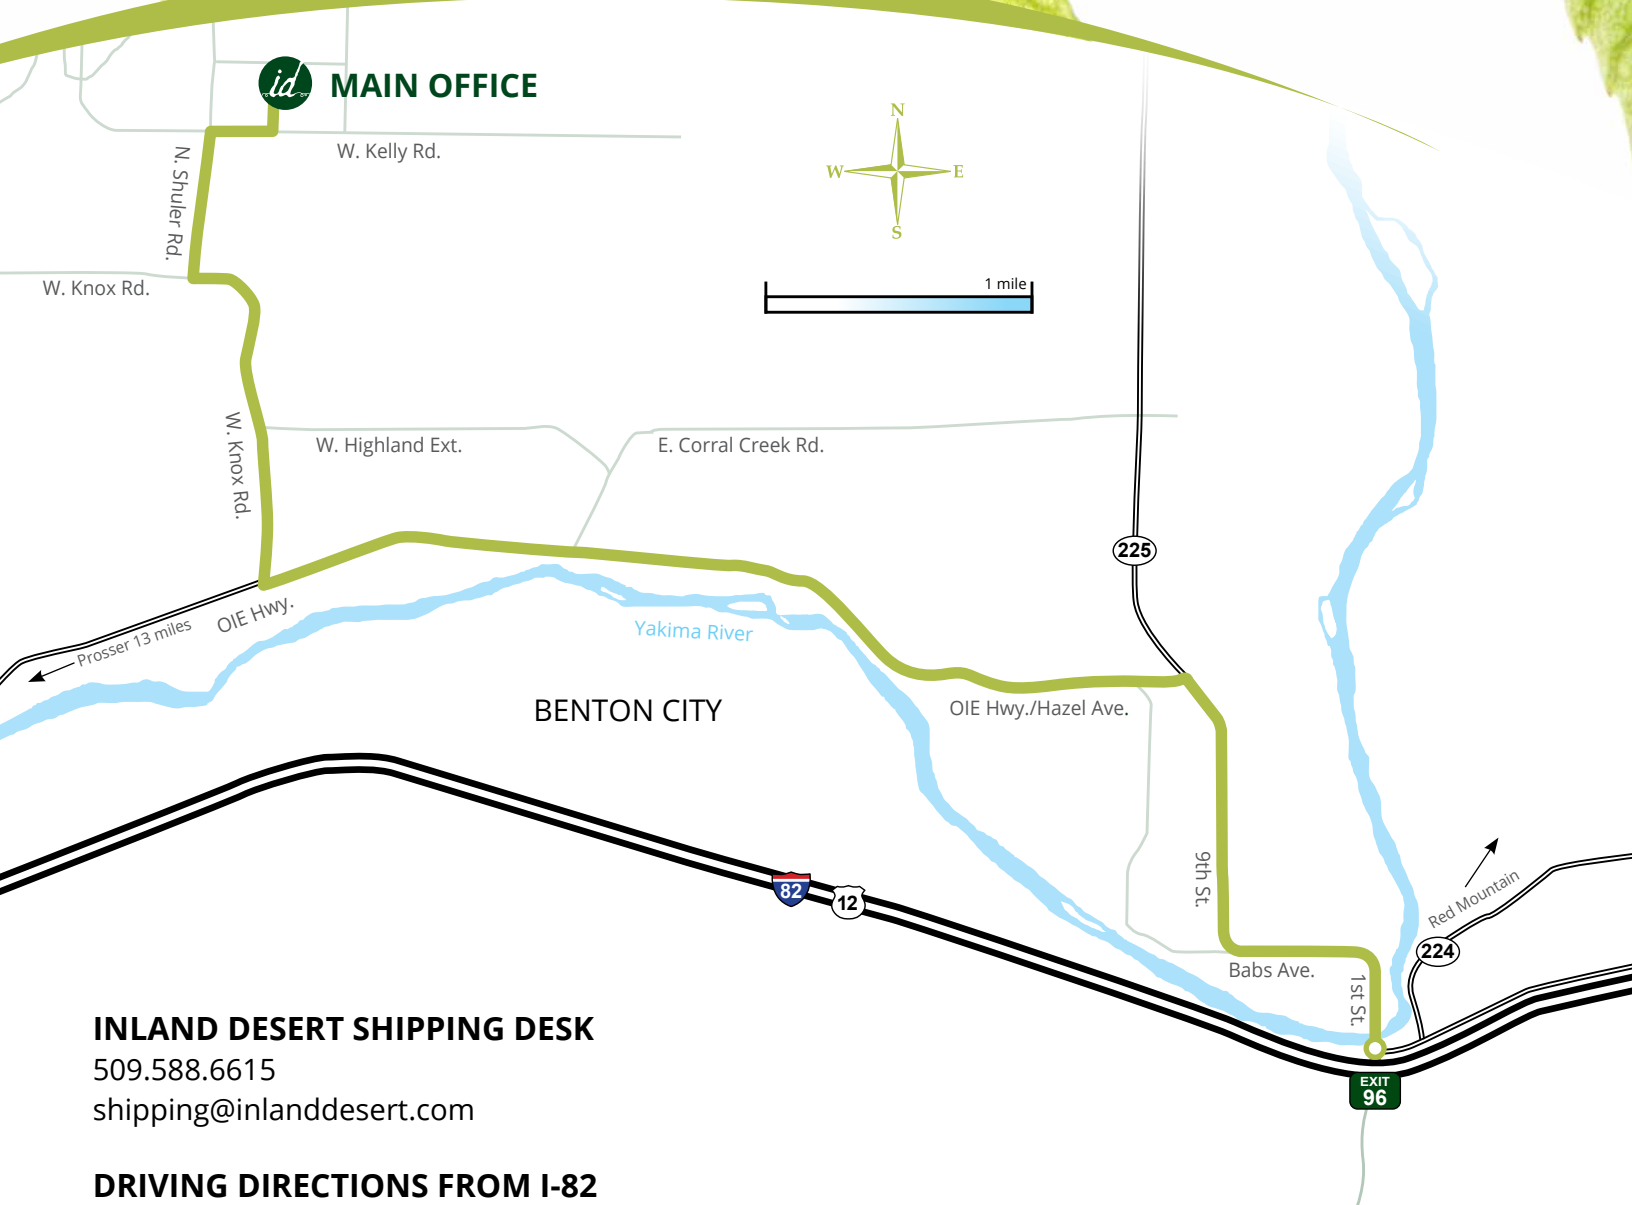

**INLAND DESERT  
NURSERY**

### **INLAND DESERT SHIPPING DESK**

509.588.6615

shipping@inlanddesert.com

### **DRIVING DIRECTIONS FROM I-82**

- Take Exit 96 - Benton City. Go North (left lane) through the roundabout and over the bridge, then 2.3 miles through downtown Benton City.
- Turn LEFT onto Hazel Avenue / Old Inland Empire Highway (OIE).
- Go 3.7 miles to Knox Road. Turn RIGHT and go 1.3 miles.
- Take the 2nd RIGHT on Shuler Road and go 0.6 miles.
- Take the 1st RIGHT on Kelly Road and go 0.2 miles.
- You will see the 4'x8' Inland Desert sign on the LEFT. Follow the gravel drive and signs to our main office. An Inland Desert representative will be available to help you at the main office.